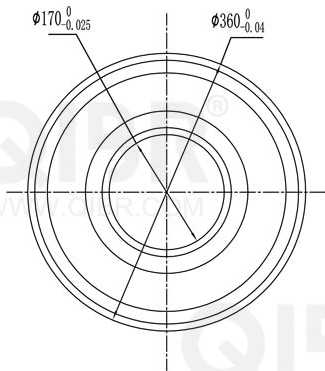

QIBR®  
WWW.QIBR.COM

QIBR®  
WWW.QIBR.COM

QIBR®  
WWW.QIBR.COM

QIBR®  
BEARINGS

LUOYANG QIBR BEARING CO., LTD  
<http://www.QIBR.com>

Deep Groove Ball Bearing

PART  
NUMBER 6334 2RS