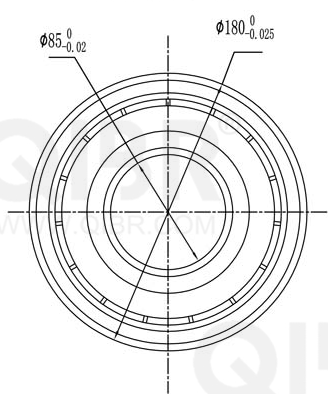

QIBR®
WWW.QIBR.COM

QIBR®
WWW.QIBR.COM

QIBR®
BEARINGS

LUOYANG QIBR BEARING CO., LTD
<http://www.QIBR.com>

Deep Groove Ball Bearing

PART
NUMBER 63317ZZ