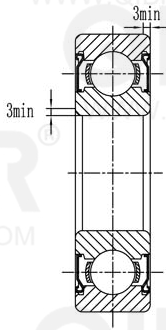

QIBR®
WWW.QIBR.COM

QIBR®
WWW.QIBR.COM

QIBR®
BEARINGS

LUOYANG QIBR BEARING CO., LTD
<http://www.QIBR.com>

Deep Groove Ball Bearing

PART
NUMBER 63317ZZ