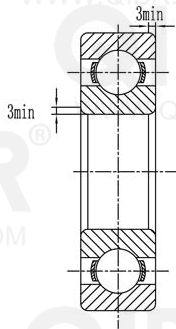

QIBR®
WWW.QIBR.COM

QIBR®
WWW.QIBR.COM

QIBR®
BEARINGS

LUOYANG QIBR BEARING CO., LTD
<http://www.QIBR.com>

Deep Groove Ball Bearing

PART
NUMBER 63317