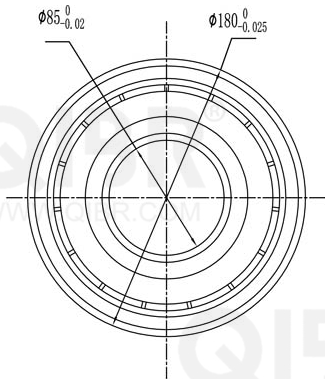

QIBR®
WWW.QIBR.COM

QIBR®
WWW.QIBR.COM

QIBR®
BEARINGS

LUOYANG QIBR BEARING CO., LTD
<http://www.QIBR.com>

Deep Groove Ball Bearing

PART
NUMBER 63317