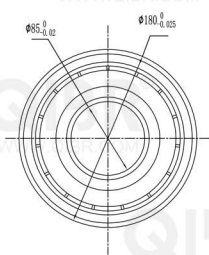

QIBR®
WWW.QIBR.COM

QIBR®
WWW.QIBR.COM

QIBR®
WWW.QIBR.COM

QIBR®
BEARINGS

LUOYANG QIBR BEARING CO., LTD
<http://www.QIBR.com>

Deep Groove Ball Bearing

PART
NUMBER 63317 2RZ