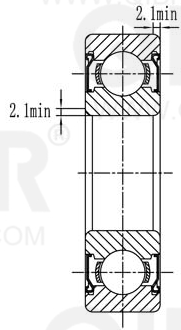

QIBR®
WWW.QIBR.COM

QIBR®
WWW.QIBR.COM

$\phi 80_{-0.015}^0$
 $\phi 170_{-0.025}^0$

$58.7_{-0.15}^0$

QIBR®
BEARINGS

LUOYANG QIBR BEARING CO., LTD
<http://www.QIBR.com>

Deep Groove Ball Bearing

PART
NUMBER 63316ZZ