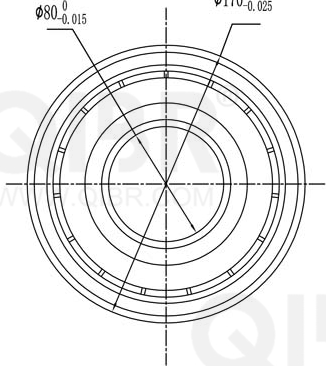

QIBR®
WWW.QIBR.COM

QIBR®
WWW.QIBR.COM

$\phi 80_{-0.015}^0$
 $\phi 170_{-0.025}^0$

$58.7_{-0.15}^0$

QIBR®
BEARINGS

LUOYANG QIBR BEARING CO., LTD
<http://www.QIBR.com>

Deep Groove Ball Bearing

PART
NUMBER 63316ZZ