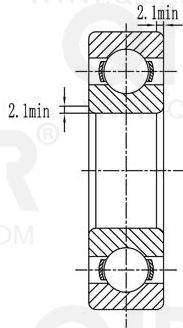

QIBR®
WWW.QIBR.COM

QIBR®
WWW.QIBR.COM

QIBR®
BEARINGS

LUOYANG QIBR BEARING CO., LTD
<http://www.QIBR.com>

Deep Groove Ball Bearing

PART
NUMBER 63316