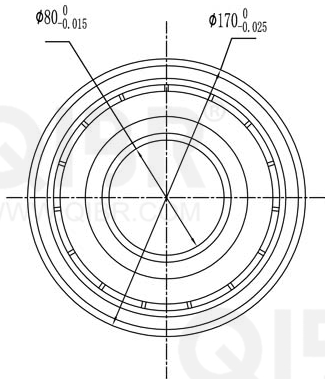

QIBR®
WWW.QIBR.COM

QIBR®
WWW.QIBR.COM

QIBR®
BEARINGS

LUOYANG QIBR BEARING CO., LTD
<http://www.QIBR.com>

Deep Groove Ball Bearing

PART
NUMBER 63316