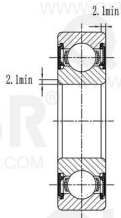

QIBR®
WWW.QIBR.COM

QIBR®
WWW.QIBR.COM

QIBR®
BEARINGS

LUOYANG QIBR BEARING CO., LTD
<http://www.QIBR.com>

Deep Groove Ball Bearing

PART
NUMBER 63316 2RZ