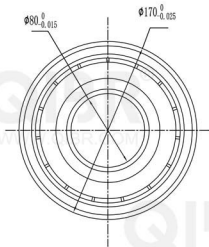

QIBR®
WWW.QIBR.COM

QIBR®
WWW.QIBR.COM

QIBR®
BEARINGS

LUOYANG QIBR BEARING CO., LTD
<http://www.QIBR.com>

Deep Groove Ball Bearing

PART
NUMBER 63316 2RZ