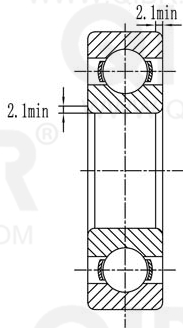

QIBR®
WWW.QIBR.COM

QIBR®
WWW.QIBR.COM

QIBR®
BEARINGS

LUOYANG QIBR BEARING CO., LTD
<http://www.QIBR.com>

Deep Groove Ball Bearing

PART
NUMBER 63315