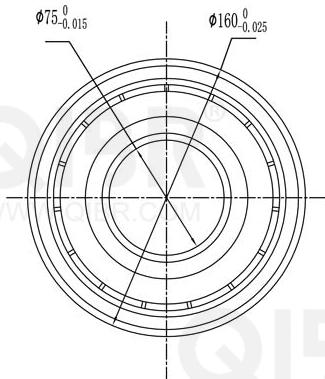

QIBR®
WWW.QIBR.COM

QIBR®
WWW.QIBR.COM

QIBR®
BEARINGS

LUOYANG QIBR BEARING CO., LTD
<http://www.QIBR.com>

Deep Groove Ball Bearing

PART
NUMBER 63315