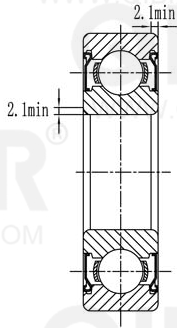

QIBR®
WWW.QIBR.COM

QIBR®
WWW.QIBR.COM

QIBR®
BEARINGS

LUOYANG QIBR BEARING CO., LTD
<http://www.QIBR.com>

Deep Groove Ball Bearing

PART
NUMBER 63314ZZ