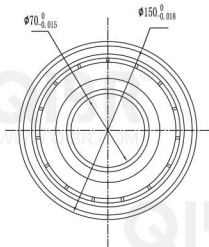

QIBR®
WWW.QIBR.COM

QIBR®
WWW.QIBR.COM

QIBR®
BEARINGS

LUOYANG QIBR BEARING CO., LTD
<http://www.QIBR.com>

Deep Groove Ball Bearing

PART
NUMBER 63314 2RZ