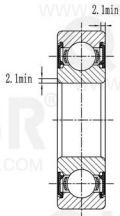

QIBR®
WWW.QIBR.COM

QIBR®
WWW.QIBR.COM

QIBR®
BEARINGS

LUOYANG QIBR BEARING CO., LTD
<http://www.QIBR.com>

Deep Groove Ball Bearing

PART
NUMBER 63314 2RZ