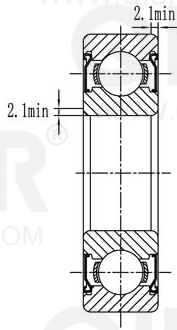

QIBR®
WWW.QIBR.COM

QIBR®
WWW.QIBR.COM

QIBR®
BEARINGS

LUOYANG QIBR BEARING CO., LTD
<http://www.QIBR.com>

Deep Groove Ball Bearing

PART
NUMBER 63313ZZ