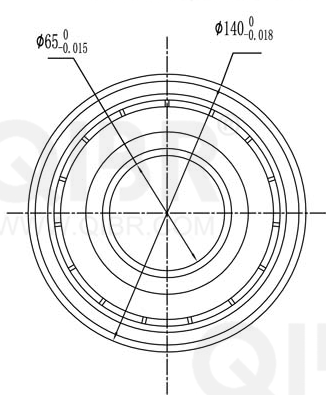

QIBR®
WWW.QIBR.COM

QIBR®
WWW.QIBR.COM

QIBR®
BEARINGS

LUOYANG QIBR BEARING CO., LTD
<http://www.QIBR.com>

Deep Groove Ball Bearing

PART
NUMBER 63313ZZ