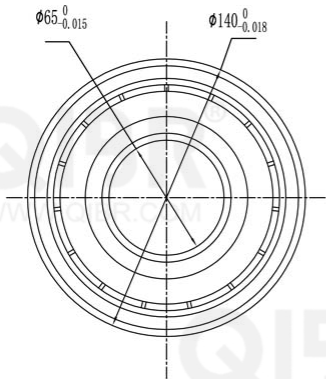

QIBR®
WWW.QIBR.COM

QIBR®
WWW.QIBR.COM

QIBR®
BEARINGS

LUOYANG QIBR BEARING CO., LTD
<http://www.QIBR.com>

Deep Groove Ball Bearing

PART
NUMBER 63313