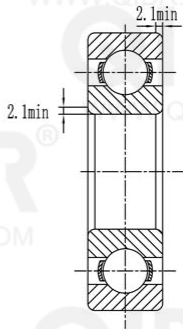

QIBR®
WWW.QIBR.COM

QIBR®
WWW.QIBR.COM

QIBR®
BEARINGS

LUOYANG QIBR BEARING CO., LTD
<http://www.QIBR.com>

Deep Groove Ball Bearing

PART
NUMBER 63313