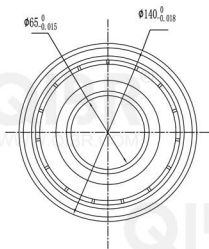

QIBR®
WWW.QIBR.COM

QIBR
WWW.QIBR.COM

QIBR®
BEARINGS

LUOYANG QIBR BEARING CO., LTD
<http://www.QIBR.com>

Deep Groove Ball Bearing

PART
NUMBER 63313 2RZ