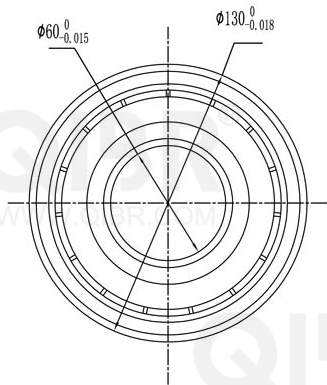

QIBR®
WWW.QIBR.COM

QIBR®
WWW.QIBR.COM

QIBR®
BEARINGS

LUOYANG QIBR BEARING CO., LTD
<http://www.QIBR.com>

Deep Groove Ball Bearing

PART
NUMBER 63312ZZ