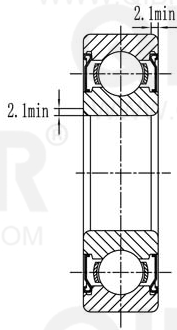

QIBR®
WWW.QIBR.COM

QIBR®
WWW.QIBR.COM

QIBR®
BEARINGS

LUOYANG QIBR BEARING CO., LTD
<http://www.QIBR.com>

Deep Groove Ball Bearing

PART
NUMBER 63312ZZ