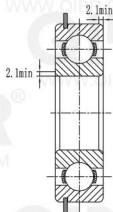

QIBR®
WWW.QIBR.COM

QIBR®
WWW.QIBR.COM

QIBR®
WWW.QIBR.COM

WWW.QIBR.COM

LUOYANG QIBR BEARING CO., LTD
<http://www.QIBR.com>

Deep Groove Ball Bearing

PART
NUMBER 63312NR