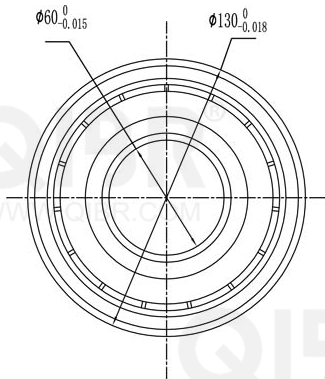

QIBR®  
WWW.QIBR.COM

QIBR®  
WWW.QIBR.COM

**QIBR®**  
BEARINGS

LUOYANG QIBR BEARING CO., LTD  
<http://www.QIBR.com>

Deep Groove Ball Bearing

PART  
NUMBER 63312