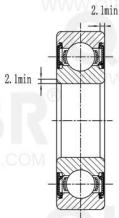

QIBR®
WWW.QIBR.COM

QIBR®
WWW.QIBR.COM

QIBR®
BEARINGS

LUOYANG QIBR BEARING CO., LTD
<http://www.QIBR.com>

Deep Groove Ball Bearing

PART
NUMBER 63312 2RZ