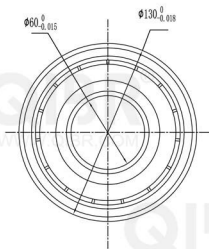

QIBR®
WWW.QIBR.COM

QIBR®
WWW.QIBR.COM

QIBR®
BEARINGS

LUOYANG QIBR BEARING CO., LTD
<http://www.QIBR.com>

Deep Groove Ball Bearing

PART
NUMBER 63312 2RZ