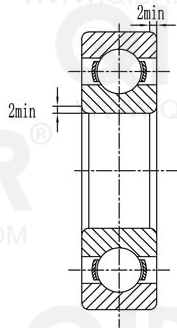

QIBR®
WWW.QIBR.COM

QIBR®
WWW.QIBR.COM

QIBR®
BEARINGS

LUOYANG QIBR BEARING CO., LTD
<http://www.QIBR.com>

Deep Groove Ball Bearing

PART
NUMBER 63311