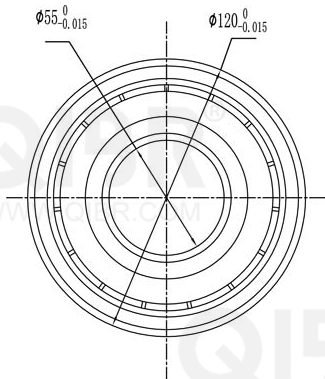

QIBR®
WWW.QIBR.COM

QIBR®
WWW.QIBR.COM

QIBR®
BEARINGS

LUOYANG QIBR BEARING CO., LTD
<http://www.QIBR.com>

Deep Groove Ball Bearing

PART
NUMBER 63311