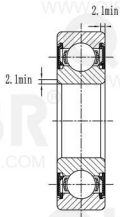

QIBR®
WWW.QIBR.COM

QIBR®
WWW.QIBR.COM

QIBR®
BEARINGS

LUOYANG QIBR BEARING CO., LTD
<http://www.QIBR.com>

Deep Groove Ball Bearing

PART
NUMBER 63312 2RZ