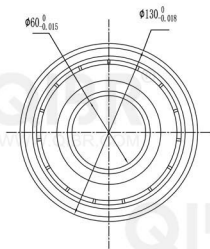

QIBR®
WWW.QIBR.COM

QIBR®
WWW.QIBR.COM

QIBR®
BEARINGS

LUOYANG QIBR BEARING CO., LTD
<http://www.QIBR.com>

Deep Groove Ball Bearing

PART
NUMBER 63312 2RZ