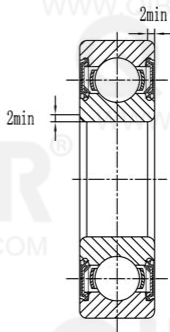

QIBR®
WWW.QIBR.COM

QIBR®
WWW.QIBR.COM

QIBR®
BEARINGS

LUOYANG QIBR BEARING CO., LTD
<http://www.QIBR.com>

Deep Groove Ball Bearing

PART
NUMBER 63311 2RS