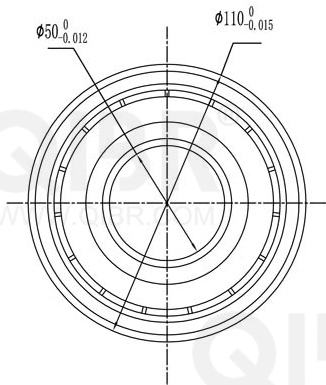

QIBR®
WWW.QIBR.COM

QIBR®
WWW.QIBR.COM

QIBR®
BEARINGS

LUOYANG QIBR BEARING CO., LTD
<http://www.QIBR.com>

Deep Groove Ball Bearing

PART
NUMBER 63310ZZ