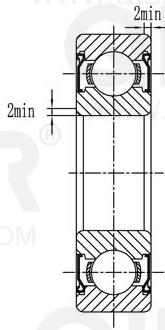

QIBR®
WWW.QIBR.COM

QIBR®
WWW.QIBR.COM

QIBR®
BEARINGS

LUOYANG QIBR BEARING CO., LTD
<http://www.QIBR.com>

Deep Groove Ball Bearing

PART
NUMBER 63310ZZ