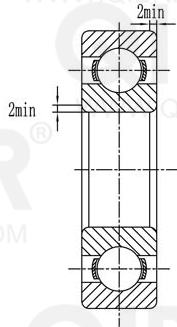

QIBR®
WWW.QIBR.COM

QIBR®
WWW.QIBR.COM

QIBR®
BEARINGS

LUOYANG QIBR BEARING CO., LTD
<http://www.QIBR.com>

Deep Groove Ball Bearing

PART
NUMBER 63310