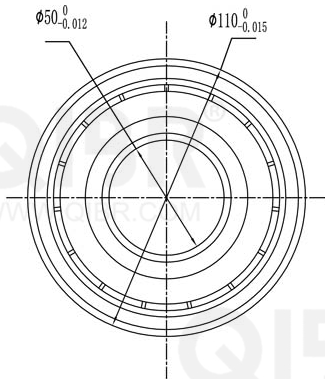

QIBR®
WWW.QIBR.COM

QIBR®
WWW.QIBR.COM

QIBR®
BEARINGS

LUOYANG QIBR BEARING CO., LTD
<http://www.QIBR.com>

Deep Groove Ball Bearing

PART
NUMBER 63310