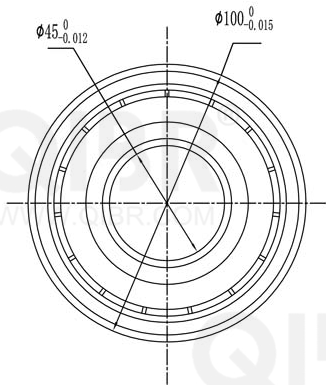

QIBR®
WWW.QIBR.COM

QIBR®
WWW.QIBR.COM

QIBR®
BEARINGS

LUOYANG QIBR BEARING CO., LTD
<http://www.QIBR.com>

Deep Groove Ball Bearing

PART
NUMBER 63309ZZ