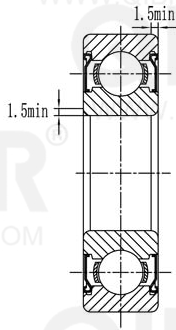

QIBR®
WWW.QIBR.COM

QIBR®
WWW.QIBR.COM

QIBR®
BEARINGS

LUOYANG QIBR BEARING CO., LTD
<http://www.QIBR.com>

Deep Groove Ball Bearing

PART
NUMBER 63309ZZ