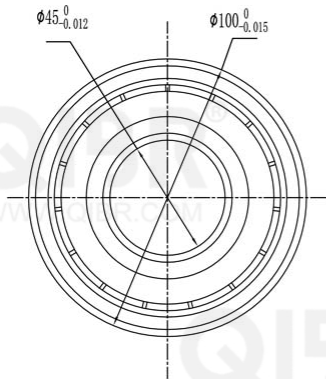

QIBR®
WWW.QIBR.COM

QIBR®
WWW.QIBR.COM

QIBR®
BEARINGS

LUOYANG QIBR BEARING CO., LTD
<http://www.QIBR.com>

Deep Groove Ball Bearing

PART
NUMBER 63309