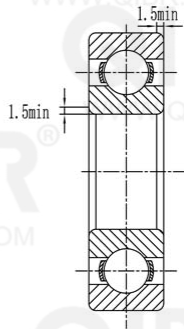

QIBR®
WWW.QIBR.COM

QIBR®
WWW.QIBR.COM

QIBR®
BEARINGS

LUOYANG QIBR BEARING CO., LTD
<http://www.QIBR.com>

Deep Groove Ball Bearing

PART
NUMBER 63309