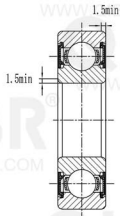

QIBR®
WWW.QIBR.COM

QIBR
WWW.QIBR.COM

QIBR®
BEARINGS

LUOYANG QIBR BEARING CO., LTD
<http://www.QIBR.com>

Deep Groove Ball Bearing

PART
NUMBER 63309 2RZ