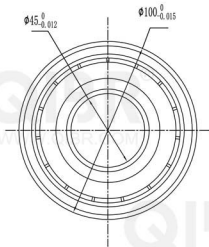

QIBR®
WWW.QIBR.COM

QIBR
WWW.QIBR.COM

QIBR®
BEARINGS

LUOYANG QIBR BEARING CO., LTD
<http://www.QIBR.com>

Deep Groove Ball Bearing

PART
NUMBER 63309 2RZ