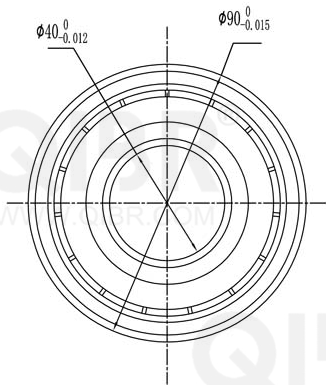

QIBR®
WWW.QIBR.COM

QIBR®
WWW.QIBR.COM

QIBR®
BEARINGS

LUOYANG QIBR BEARING CO., LTD
<http://www.QIBR.com>

Deep Groove Ball Bearing

PART
NUMBER 63308ZZ