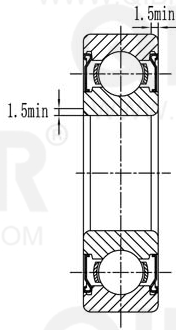

QIBR®
WWW.QIBR.COM

QIBR®
WWW.QIBR.COM

QIBR®
BEARINGS

LUOYANG QIBR BEARING CO., LTD
<http://www.QIBR.com>

Deep Groove Ball Bearing

PART
NUMBER 63308ZZ