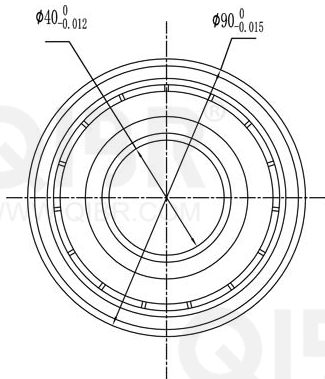

QIBR®  
WWW.QIBR.COM

QIBR®  
WWW.QIBR.COM

**QIBR®**  
BEARINGS

LUOYANG QIBR BEARING CO., LTD  
<http://www.QIBR.com>

Deep Groove Ball Bearing

PART  
NUMBER 63308