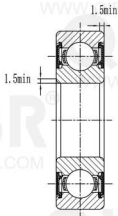

QIBR®
WWW.QIBR.COM

QIBR®
WWW.QIBR.COM

QIBR®
BEARINGS

LUOYANG QIBR BEARING CO., LTD
<http://www.QIBR.com>

Deep Groove Ball Bearing

PART
NUMBER 63308 2RZ