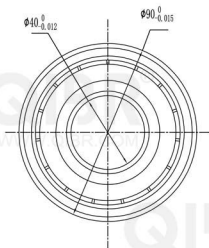

QIBR®
WWW.QIBR.COM

QIBR®
WWW.QIBR.COM

QIBR®
BEARINGS

LUOYANG QIBR BEARING CO., LTD
<http://www.QIBR.com>

Deep Groove Ball Bearing

PART
NUMBER 63308 2RZ