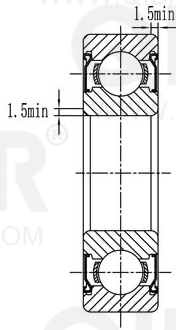

QIBR®
WWW.QIBR.COM

QIBR®
WWW.QIBR.COM

QIBR®
BEARINGS

LUOYANG QIBR BEARING CO., LTD
<http://www.QIBR.com>

Deep Groove Ball Bearing

PART
NUMBER 63307ZZ