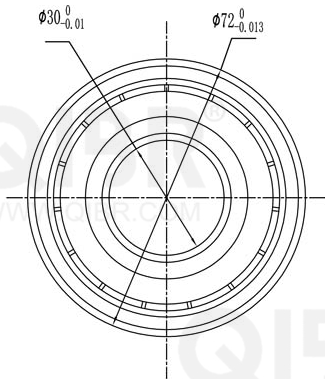

QIBR®
WWW.QIBR.COM

QIBR®
WWW.QIBR.COM

QIBR®
BEARINGS

LUOYANG QIBR BEARING CO., LTD
<http://www.QIBR.com>

Deep Groove Ball Bearing

PART
NUMBER 63306