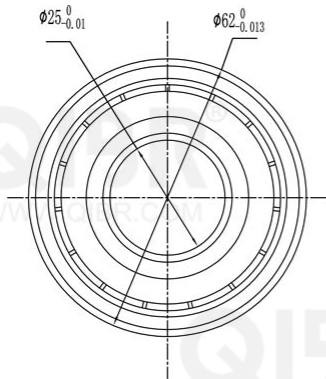

QIBR®
WWW.QIBR.COM

QIBR®
WWW.QIBR.COM

QIBR®
BEARINGS

LUOYANG QIBR BEARING CO., LTD
<http://www.QIBR.com>

Deep Groove Ball Bearing

PART
NUMBER 63305