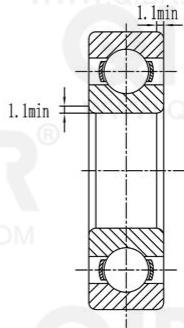

QIBR®
WWW.QIBR.COM

QIBR®
WWW.QIBR.COM

QIBR®
BEARINGS

LUOYANG QIBR BEARING CO., LTD
<http://www.QIBR.com>

Deep Groove Ball Bearing

PART
NUMBER 63305