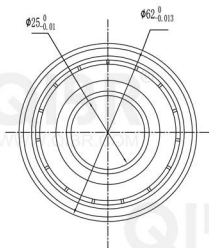

QIBR®
WWW.QIBR.COM

QIBR®
WWW.QIBR.COM

QIBR®
WWW.QIBR.COM

QIBR®
BEARINGS

LUOYANG QIBR BEARING CO., LTD
<http://www.QIBR.com>

Deep Groove Ball Bearing

PART
NUMBER 63305 2RZ