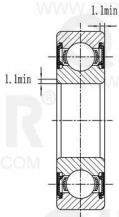

QIBR®
WWW.QIBR.COM

QIBR®
WWW.QIBR.COM

QIBR®
WWW.QIBR.COM

QIBR®
BEARINGS

LUOYANG QIBR BEARING CO., LTD
<http://www.QIBR.com>

Deep Groove Ball Bearing

PART
NUMBER 63305 2RZ