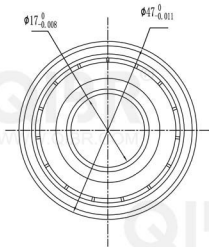

QIBR®  
WWW.QIBR.COM

QIBR  
WWW.QIBR.COM

QIBR®  
BEARINGS

LUOYANG QIBR BEARING CO., LTD  
<http://www.QIBR.com>

Deep Groove Ball Bearing

PART  
NUMBER 63303ZZ