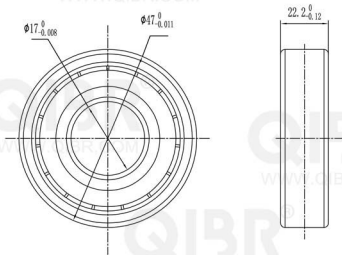

QIBR®  
WWW.QIBR.COM

QIBR®  
WWW.QIBR.COM

QIBR®  
BEARINGS

LUOYANG QIBR BEARING CO., LTD  
<http://www.QIBR.com>

Deep Groove Ball Bearing

PART  
NUMBER 63303 2RZ