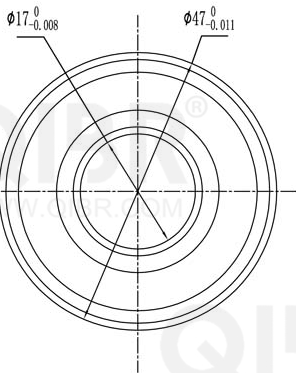

QIBR®
WWW.QIBR.COM

QIBR®
WWW.QIBR.COM

QIBR®
BEARINGS

LUOYANG QIBR BEARING CO., LTD
<http://www.QIBR.com>

Deep Groove Ball Bearing

PART
NUMBER 63303 2RS