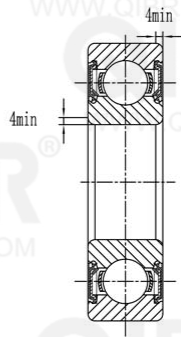

QIBR®
WWW.QIBR.COM

QIBR®
WWW.QIBR.COM

$\phi 150_{-0.025}^0$ $\phi 320_{-0.04}^0$

WWW.QIBR.COM

QIBR®
BEARINGS

LUOYANG QIBR BEARING CO., LTD
<http://www.QIBR.com>

Deep Groove Ball Bearing

PART NUMBER
6330 2RS