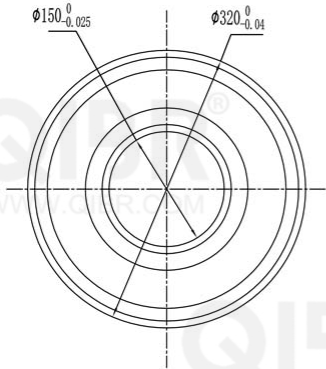

QIBR®
WWW.QIBR.COM

QIBR®
WWW.QIBR.COM

$\phi 150_{-0.025}^0$ $\phi 320_{-0.04}^0$

WWW.QIBR.COM

QIBR®
BEARINGS

LUOYANG QIBR BEARING CO., LTD
<http://www.QIBR.com>

Deep Groove Ball Bearing

PART NUMBER
6330 2RS