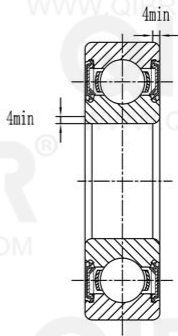

QIBR®  
WWW.QIBR.COM

QIBR®  
WWW.QIBR.COM

QIBR®  
BEARINGS

LUOYANG QIBR BEARING CO., LTD  
<http://www.QIBR.com>

Deep Groove Ball Bearing

PART  
NUMBER 6328 2RS