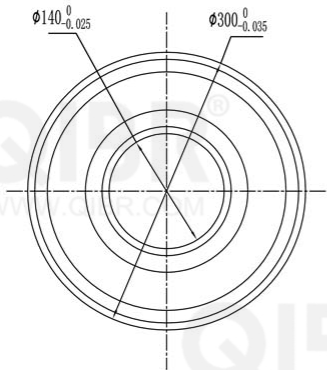

QIBR®  
WWW.QIBR.COM

QIBR®  
WWW.QIBR.COM

QIBR®  
BEARINGS

LUOYANG QIBR BEARING CO., LTD  
<http://www.QIBR.com>

Deep Groove Ball Bearing

PART  
NUMBER 6328 2RS