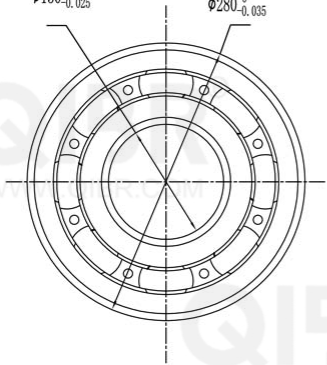

QIBR®  
WWW.QIBR.COM

QIBR®  
WWW.QIBR.COM

$\phi 130_{-0.025}^0$        $\phi 280_{-0.035}^0$

$58_{-0.25}^0$

LUOYANG QIBR BEARING CO., LTD  
<http://www.QIBR.com>

Deep Groove Ball Bearing

PART NUMBER 6326