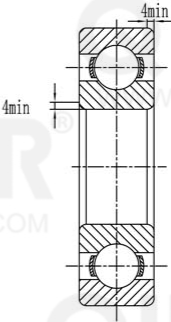

QIBR®  
WWW.QIBR.COM

QIBR®  
WWW.QIBR.COM

$\phi 130_{-0.025}^0$        $\phi 280_{-0.035}^0$

$58_{-0.25}^0$

LUOYANG QIBR BEARING CO., LTD  
<http://www.QIBR.com>

Deep Groove Ball Bearing

PART NUMBER 6326