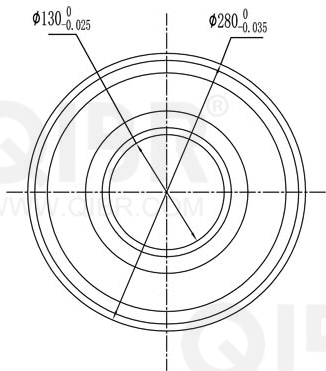

QIBR®  
WWW.QIBR.COM

QIBR®  
WWW.QIBR.COM

QIBR®  
WWW.QIBR.COM

QIBR®  
BEARINGS

LUOYANG QIBR BEARING CO., LTD  
<http://www.QIBR.com>

Deep Groove Ball Bearing

PART  
NUMBER 6326 2RS