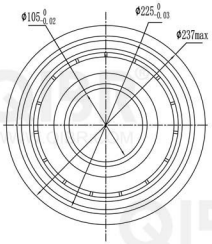

QIBR®
WWW.QIBR.COM

QIBR®
WWW.QIBR.COM

QIBR®
WWW.QIBR.COM

WWW.QIBR.COM

QIBR®
BEARINGS

LUOYANG QIBR BEARING CO., LTD
<http://www.QIBR.com>

Deep Groove Ball Bearing

PART
NUMBER 6321NR