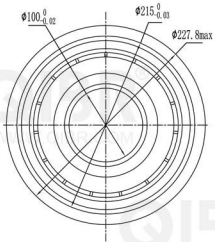

QIBR®
WWW.QIBR.COM

QIBR®
WWW.QIBR.COM

QIBR®
WWW.QIBR.COM

QIBR®
WWW.QIBR.COM

QIBR® LUOYANG QIBR BEARING CO., LTD
BEARINGS <http://www.QIBR.com>

Deep Groove Ball Bearing

PART NUMBER 6320NR