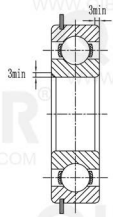

QIBR®
WWW.QIBR.COM

QIBR®
WWW.QIBR.COM

QIBR®
WWW.QIBR.COM

QIBR®
WWW.QIBR.COM

QIBR® LUOYANG QIBR BEARING CO., LTD
BEARINGS <http://www.QIBR.com>

Deep Groove Ball Bearing

PART NUMBER 6320NR