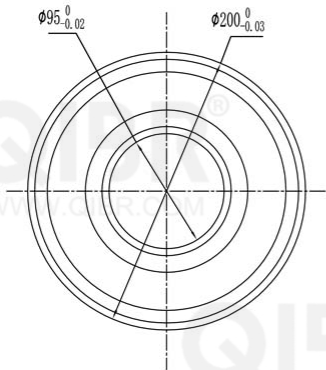

QIBR®  
WWW.QIBR.COM

QIBR®  
WWW.QIBR.COM

**QIBR®**  
BEARINGS

LUOYANG QIBR BEARING CO., LTD  
<http://www.QIBR.com>

Deep Groove Ball Bearing

PART NUMBER  
6319 2RS