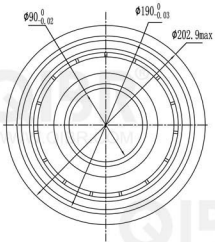

QIBR®  
WWW.QIBR.COM

QIBR®  
WWW.QIBR.COM

QIBR®  
WWW.QIBR.COM

QIBR®  
WWW.QIBR.COM

**QIBR®** LUOYANG QIBR BEARING CO., LTD  
BEARINGS <http://www.QIBR.com>

Deep Groove Ball Bearing

PART NUMBER 6318NR