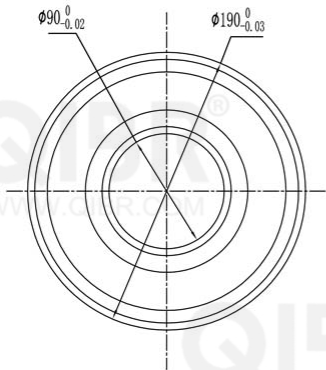

QIBR®  
WWW.QIBR.COM

QIBR®  
WWW.QIBR.COM

QIBR®  
WWW.QIBR.COM

QIBR®  
BEARINGS

LUOYANG QIBR BEARING CO., LTD  
<http://www.QIBR.com>

Deep Groove Ball Bearing

PART NUMBER  
6318 2RS