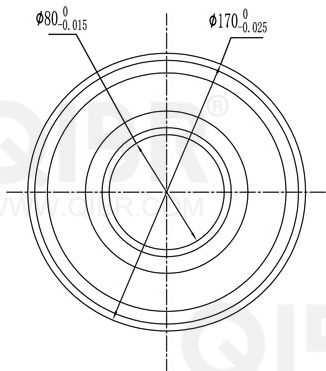

QIBR®  
WWW.QIBR.COM

QIBR®  
WWW.QIBR.COM

QIBR®  
WWW.QIBR.COM

QIBR®  
BEARINGS

LUOYANG QIBR BEARING CO., LTD  
<http://www.QIBR.com>

Deep Groove Ball Bearing

PART  
NUMBER 6316 2RS