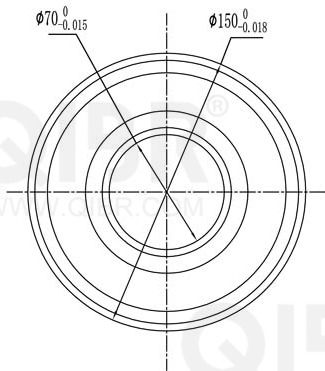

QIBR®
WWW.QIBR.COM

QIBR®
WWW.QIBR.COM

QIBR®
BEARINGS

LUOYANG QIBR BEARING CO., LTD
<http://www.QIBR.com>

Deep Groove Ball Bearing

PART
NUMBER 6314 2RS