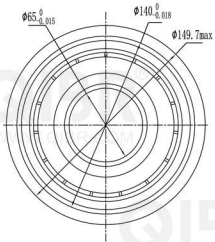

QIBR®  
WWW.QIBR.COM

QIBR®  
WWW.QIBR.COM

QIBR®  
WWW.QIBR.COM

WWW.QIBR.COM

**QIBR®**  
BEARINGS

LUOYANG QIBR BEARING CO., LTD  
<http://www.QIBR.com>

Deep Groove Ball Bearing

PART  
NUMBER 6313NR