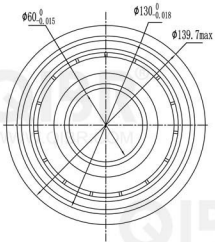

QIBR®
WWW.QIBR.COM

QIBR®
WWW.QIBR.COM

QIBR®
WWW.QIBR.COM

WWW.QIBR.COM

QIBR® LUOYANG QIBR BEARING CO., LTD
BEARINGS <http://www.QIBR.com>

Deep Groove Ball Bearing

PART NUMBER 6312NR