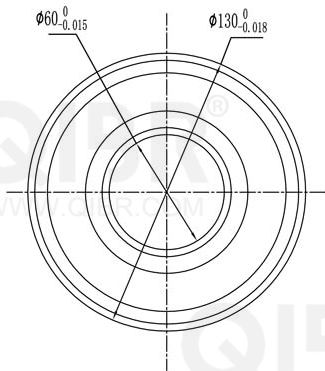

QIBR®
WWW.QIBR.COM

QIBR®
WWW.QIBR.COM

QIBR®
BEARINGS

LUOYANG QIBR BEARING CO., LTD
<http://www.QIBR.com>

Deep Groove Ball Bearing

PART
NUMBER 6312 2RS