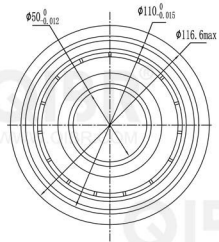

QIBR®
WWW.QIBR.COM

QIBR®
WWW.QIBR.COM

QIBR®
WWW.QIBR.COM

QIBR®
WWW.QIBR.COM

QIBR® BEARINGS		LUOYANG QIBR BEARING CO., LTD http://www.QIBR.com
Deep Groove Ball Bearing	PART NUMBER	6310NR